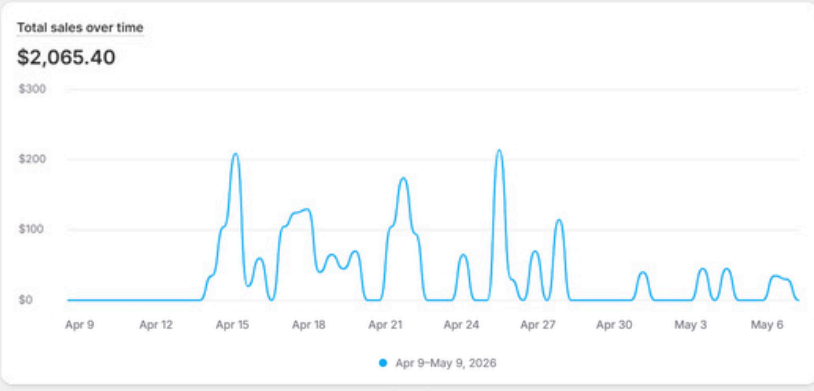

- Home
- Orders
- Products
- Customers
- Marketing
- Discounts
- Content
- Markets
- Finance
- Analytics**
- Reports
- Live View
- Sales channels >
- Online Store
- Apps >

Analytics Last refreshed: 7:36 PM

New exploration

Last 30 days No comparison \$2 USD \$

<b>Gross sales</b> \$2,065.40	<b>Returning customer rate</b> 7.5%	<b>Orders fulfilled</b> 43	<b>Orders</b> 43
----------------------------------	--	-------------------------------	---------------------