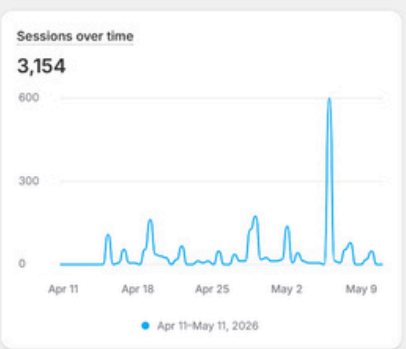

Sessions by landing page

Homepage - /	2,531
Password - /password	8
None - /policies/privacy-policy	7
Custom Page - /pages/about-us	4
Custom Page - /pages/contact	3
Product - /products/grandparents-house-cities-diy-diamond-painting-kit	2
Collection - /collections/all	2
Product - /products/colored-flower-field-landscape-diy-diamond-painting-kit	2
Product - /products/freedom-of-the-soul-people-diy-diamond-painting-kit	1
Product - /products/cliffside-glow-landscape-div...	1