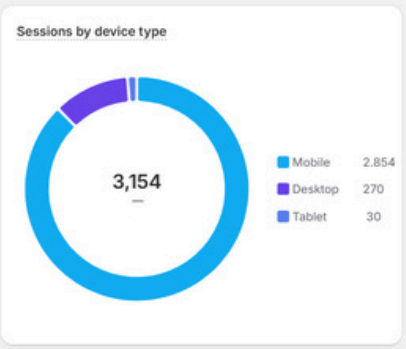

- Home
- Orders
- Products
- Customers
- Marketing
- Discounts
- Content
- Markets
- Finance
- **Analytics**
- Reports
- Live View
- Sales channels >
- Online Store
- Apps >

Analytics Last refreshed: 7:36 PM

New exploration

Last 30 days No comparison $2 USD $

Gross sales $2,065.40	Returning customer rate 7.5%	Orders fulfilled 43	Orders 43

Total sales breakdown

Gross sales	$2,065.40
Discounts	$0.00
Returns	$0.00
Net sales	$2,065.40
Shipping charges	$0.00
Return fees	$0.00
Taxes	$0.00
Total sales	$2,065.40

Total sales by product

Custom Diamond Painting Kit - My Store - None	$189.25
Abstract Cat - Animals Diy Diamond Painting Kit - My Store - None	$134.40
Black Panther With Pink Lilies - Animals Diy Diamond Painting Kit - My Store - None	$89.55
Autumn River Splendor - Landscape Diy Diamond Painting Kit - My Store - None	$79.70
Camping in The Woods - Landscape Diy Diamond Painting Kit - My Store - None	$74.70

Sessions by landing page

Homepage - /	2,531
Password - /password	8
None - /policies/privacy-policy	7
Custom Page - /pages/about-us	4
Custom Page - /pages/contact	3
Product - /products/grandparents-house-cities-diy-diamond-painting-kit	2
Collection - /collections/all	2
Product - /products/colored-flower-field-landscape-diy-diamond-painting-kit	2
Product - /products/freedom-of-the-soul-people-diy-diamond-painting-kit	1
Product - /products/cliffside-glow-landscape-div...	1