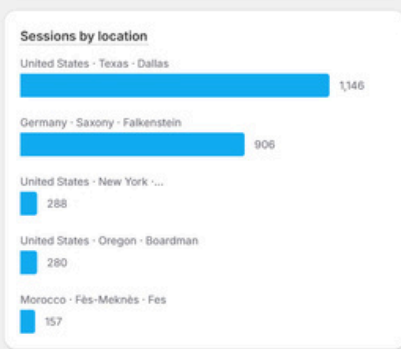

Sessions by landing page

Homepage - /	2,531
Password - /password	8
None - /policies/privacy-policy	7
Custom Page - /pages/about-us	4
Custom Page - /pages/contact	3
Product - /products/grandparents-house-cities-diy-diamond-painting-kit	2
Collection - /collections/all	2
Product - /products/colored-flower-field-landscape-diy-diamond-painting-kit	2
Product - /products/freedom-of-the-soul-people-diy-diamond-painting-kit	1
Product - /products/cliffside-glow-landscape-div...	1