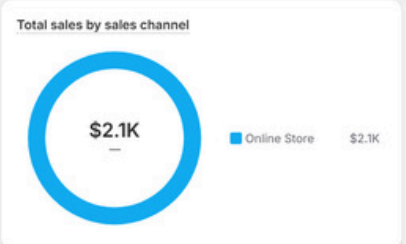

New exploration

Last 30 days No comparison \$2 USD \$

<b>Gross sales</b> \$2,065.40	<b>Returning customer rate</b> 7.5%	<b>Orders fulfilled</b> 43	<b>Orders</b> 43
----------------------------------	--	-------------------------------	---------------------

**Total sales breakdown**

Gross sales	\$2,065.40
Discounts	\$0.00
Returns	\$0.00
Net sales	\$2,065.40
Shipping charges	\$0.00
Return fees	\$0.00
Taxes	\$0.00
<b>Total sales</b>	<b>\$2,065.40</b>

**Total sales by product**